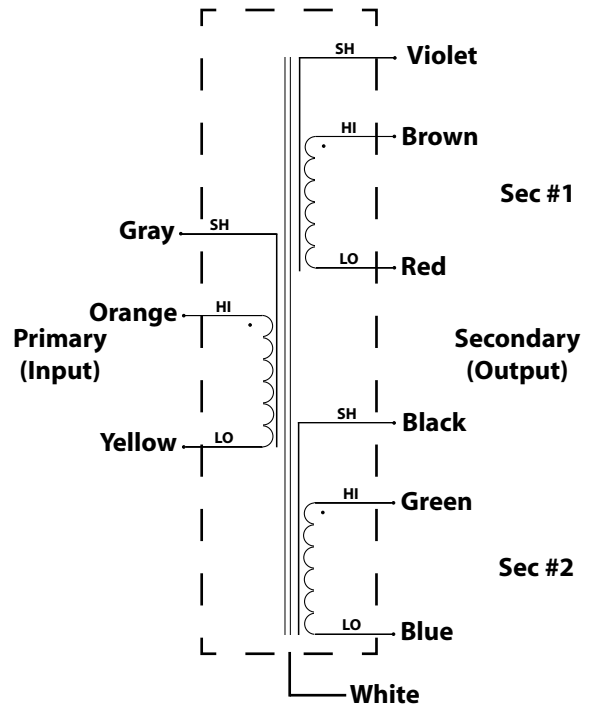

MBT-2

150 Ω 1:1:1 Microphone Bridging Transformer

Specifications Subject to Change Without Notice

Mu Metal Can Transformers Data Sheet

DBT-1, MBT-1, MBT-2

DBT-1 with Mu Metal Can

20K Ω /150 Ω Direct Box Transformer

MBT-1 with Mu Metal Can

150 Ω 1:1 Microphone Bridging Transformer

MBT-2 with Mu Metal Can

150 Ω 1:1:1 Microphone Bridging Transformer

Specifications Subject to Change Without Notice