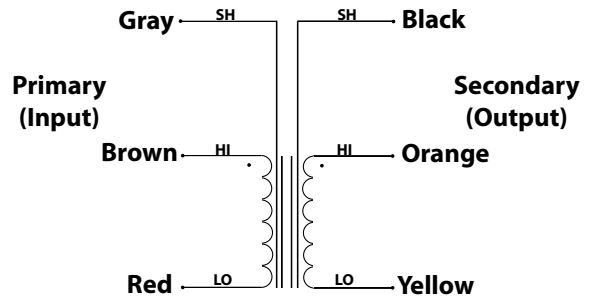

Transformers Data Sheet

DBT-1, LOT-1, MBT-1, MBT-2

DBT-1

20K Ω /150 Ω Direct Box Transformer

MBT-1

150 Ω 1:1 Microphone Bridging Transformer

LOT-1

Line Output Transformer for 0 Ω Source

MBT-2

150 Ω 1:1:1 Microphone Bridging Transformer

Specifications Subject to Change Without Notice

Mu Metal Can Transformers Data Sheet

DBT-1, MBT-1, MBT-2

DBT-1 with Mu Metal Can

20K Ω /150 Ω Direct Box Transformer