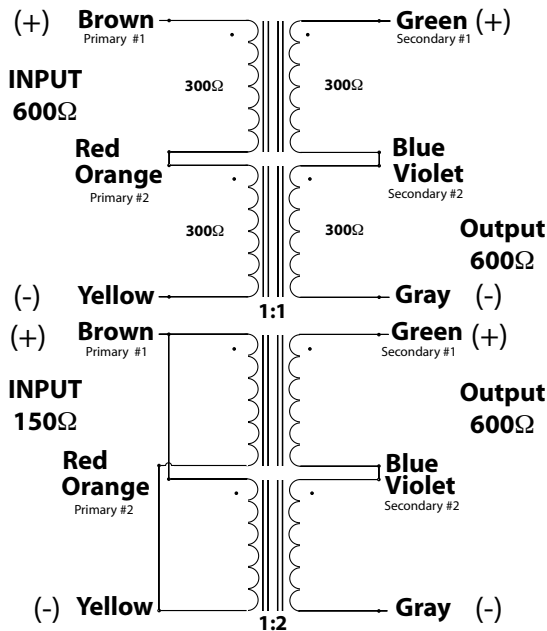

Transformers Data Sheet

DBT-1, LOT-1, MBT-1, MBT-2

DBT-1

20K Ω /150 Ω Direct Box Transformer

MBT-1

150 Ω 1:1 Microphone Bridging Transformer

LOT-1

Line Output Transformer for 0 Ω Source

MBT-2

150 Ω 1:1:1 Microphone Bridging Transformer

Specifications Subject to Change Without Notice

Mu Metal Can Transformers Data Sheet

DBT-1, MBT-1, MBT-2

DBT-1 with Mu Metal Can

20K Ω /150 Ω Direct Box Transformer