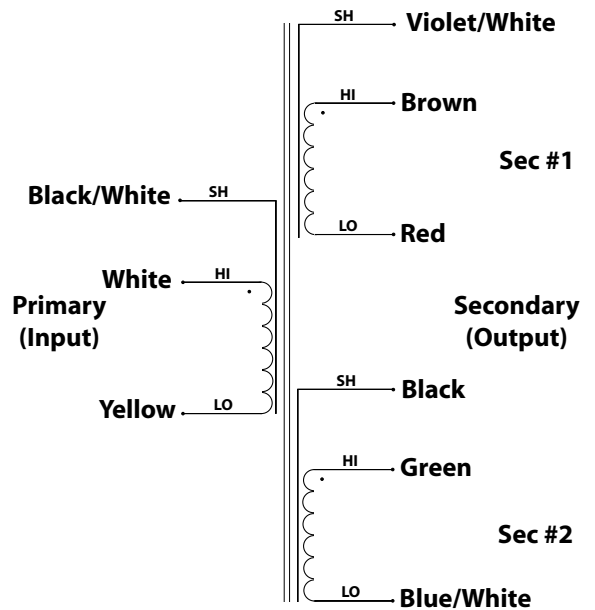

Transformers Data Sheet

DBT-1, LOT-1, MBT-1, MBT-2

DBT-1

20K Ω /150 Ω Direct Box Transformer

MBT-1

150 Ω 1:1 Microphone Bridging Transformer

LOT-1

Line Output Transformer for 0 Ω Source

MBT-2

150 Ω 1:1:1 Microphone Bridging Transformer

Specifications Subject to Change Without Notice

Mu Metal Can Transformers Data Sheet

DBT-1, MBT-1, MBT-2

DBT-1 with Mu Metal Can

20K Ω /150 Ω Direct Box Transformer