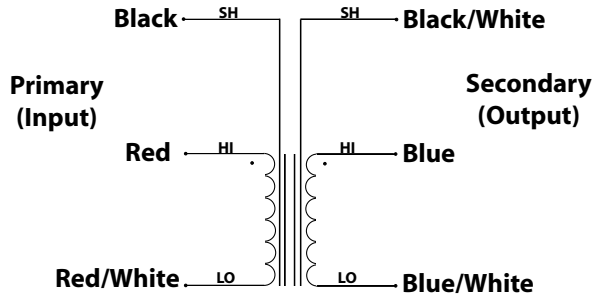

Transformers Data Sheet

DBT-1, LOT-1, MBT-1, MBT-2

DBT-1

20K Ω /150 Ω Direct Box Transformer

MBT-1

150 Ω 1:1 Microphone Bridging Transformer

LOT-1

Line Output Transformer for 0 Ω Source

MBT-2

150 Ω 1:1:1 Microphone Bridging Transformer

Specifications Subject to Change Without Notice

Mu Metal Can Transformers Data Sheet

DBT-1, MBT-1, MBT-2

DBT-1 with Mu Metal Can

20K Ω /150 Ω Direct Box Transformer