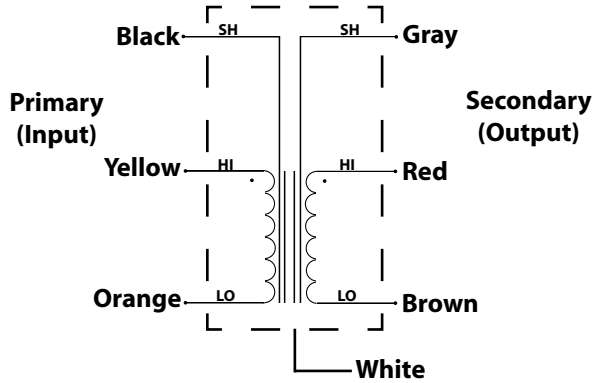

MBT-2

150 Ω 1:1:1 Microphone Bridging Transformer

Specifications Subject to Change Without Notice

Mu Metal Can Transformers Data Sheet

DBT-1, MBT-1, MBT-2

DBT-1 with Mu Metal Can

20K Ω /150 Ω Direct Box Transformer

MBT-1 with Mu Metal Can

150 Ω 1:1 Microphone Bridging Transformer

MBT-2 with Mu Metal Can

150 Ω 1:1:1 Microphone Bridging Transformer

Specifications Subject to Change Without Notice