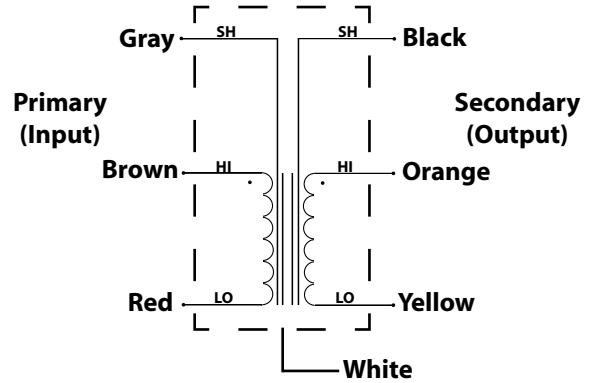

Transformers Data Sheet

DBT-1, LOT-1, MBT-1, MBT-2

DBT-1

20K Ω /150 Ω Direct Box Transformer

MBT-1

150 Ω 1:1 Microphone Bridging Transformer

LOT-1

Line Output Transformer for 0 Ω Source

MBT-2

150 Ω 1:1:1 Microphone Bridging Transformer

Specifications Subject to Change Without Notice

Mu Metal Can Transformers Data Sheet

DBT-1, MBT-1, MBT-2

DBT-1 with Mu Metal Can

20K Ω /150 Ω Direct Box Transformer

MBT-1 with Mu Metal Can

150 Ω 1:1 Microphone Bridging Transformer

MBT-2 with Mu Metal Can

150 Ω 1:1:1 Microphone Bridging Transformer

Specifications Subject to Change Without Notice